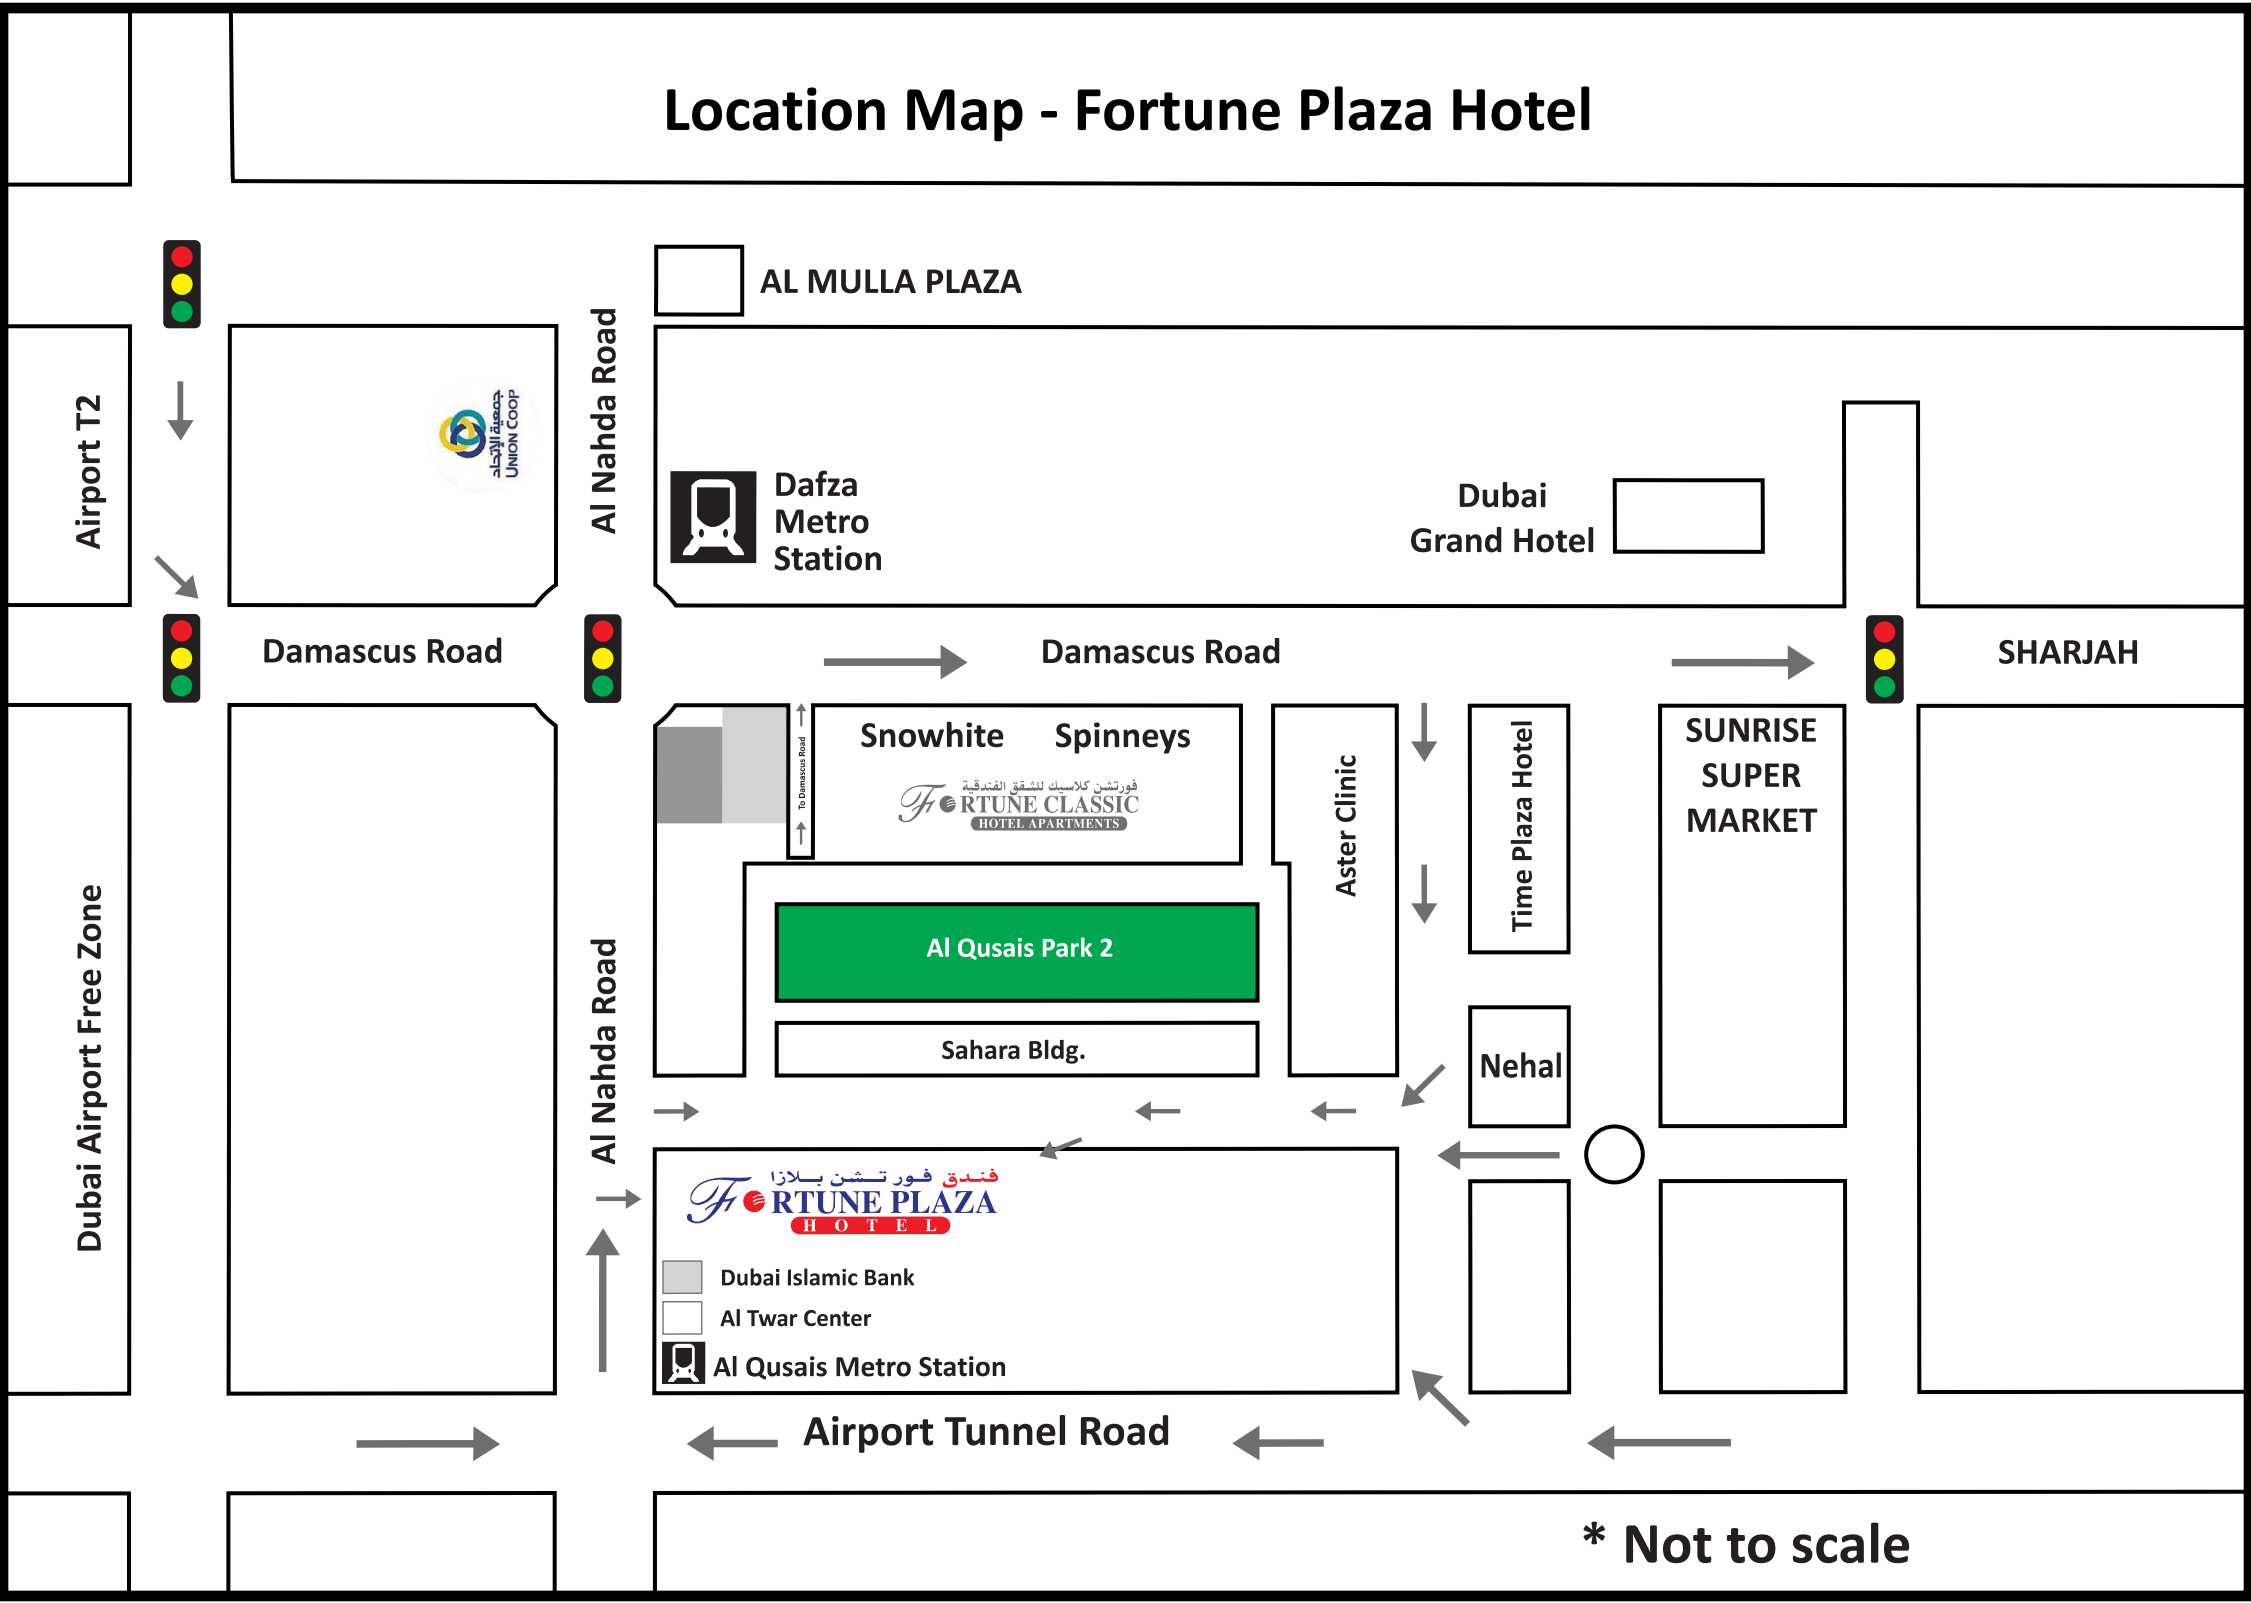

# Location Map - Fortune Plaza Hotel

Airport T2

Dubai Airport Free Zone

Damascus Road

Al Nahda Road

Al Nahda Road

AL MULLA PLAZA

Dafza Metro Station

Dubai Grand Hotel

Damascus Road

SHARJAH

Snowwhite Spinneys

فورتشن كلاسيك للشقق الفندقية  
FORTUNE CLASSIC  
HOTEL APARTMENTS

Al Qusais Park 2

Sahara Bldg.

Aster Clinic

Time Plaza Hotel

SUNRISE SUPER MARKET

Nehal

فندق فور تيشن بلازا  
FORTUNE PLAZA  
HOTEL

Dubai Islamic Bank

Al Twar Center

Al Qusais Metro Station

Airport Tunnel Road